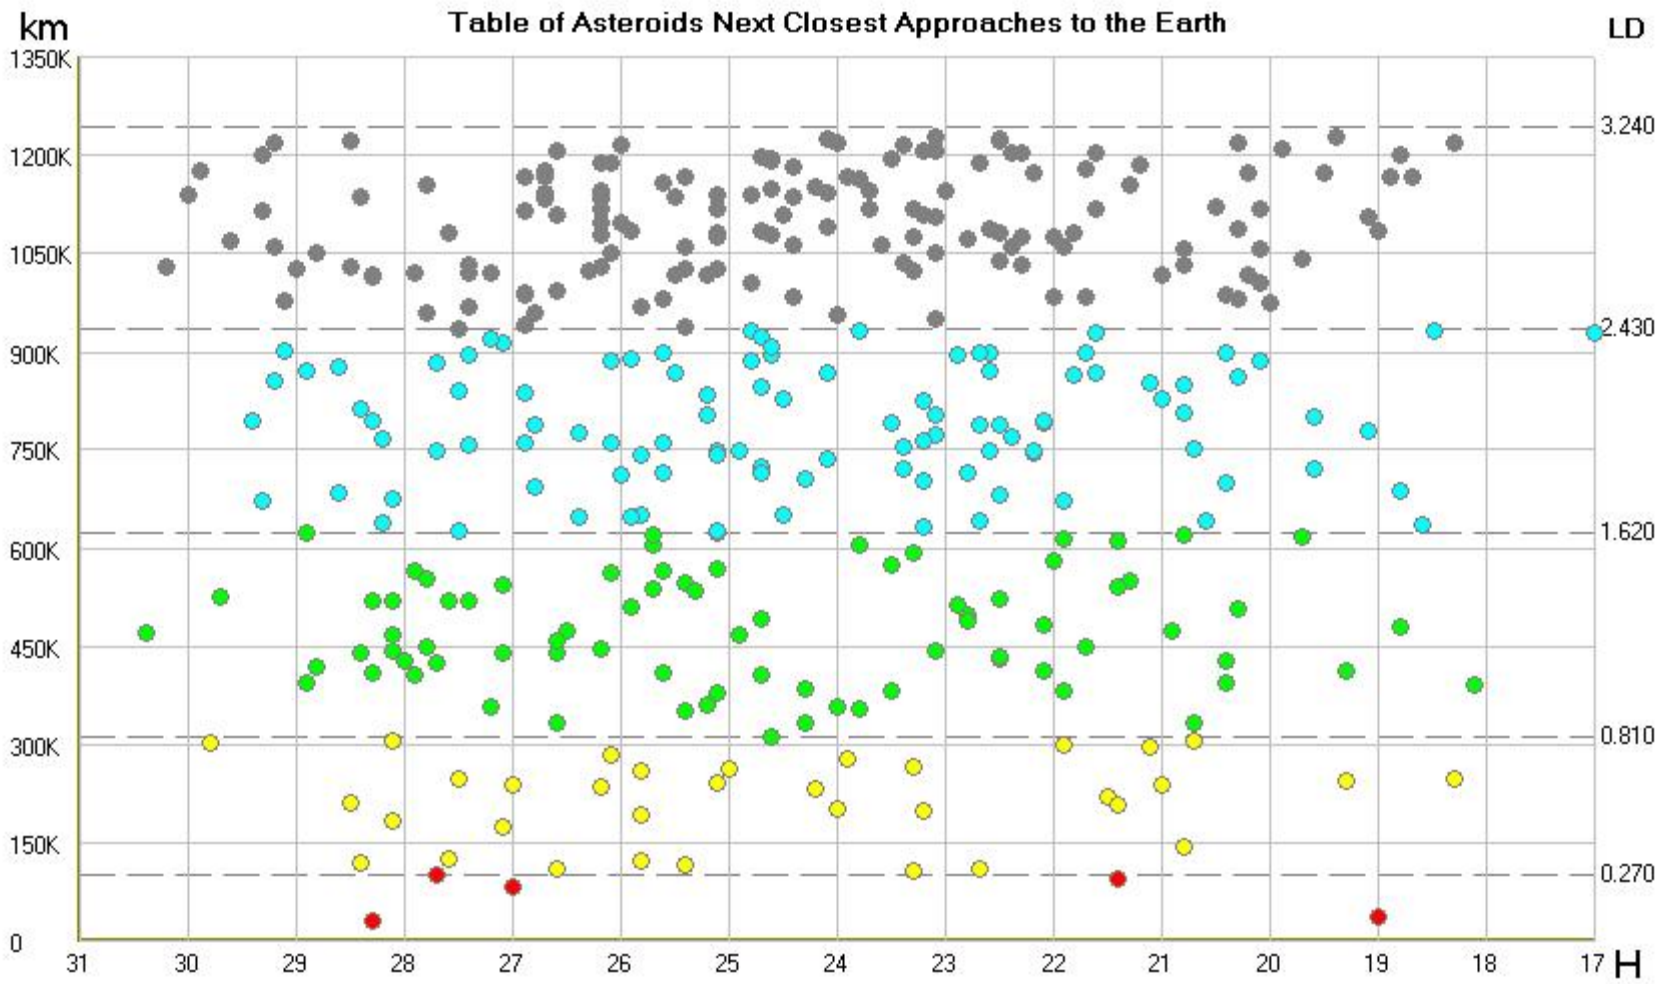

Table of Asteroids Next Closest Approaches to the Earth

LD

objects number : ● 5 ● 34 ● 78 ● 104 ● 156

*Somano Astronomical Observatory
May 07, 2026
A. Testa*

total objects 377 from 2026 to 2215